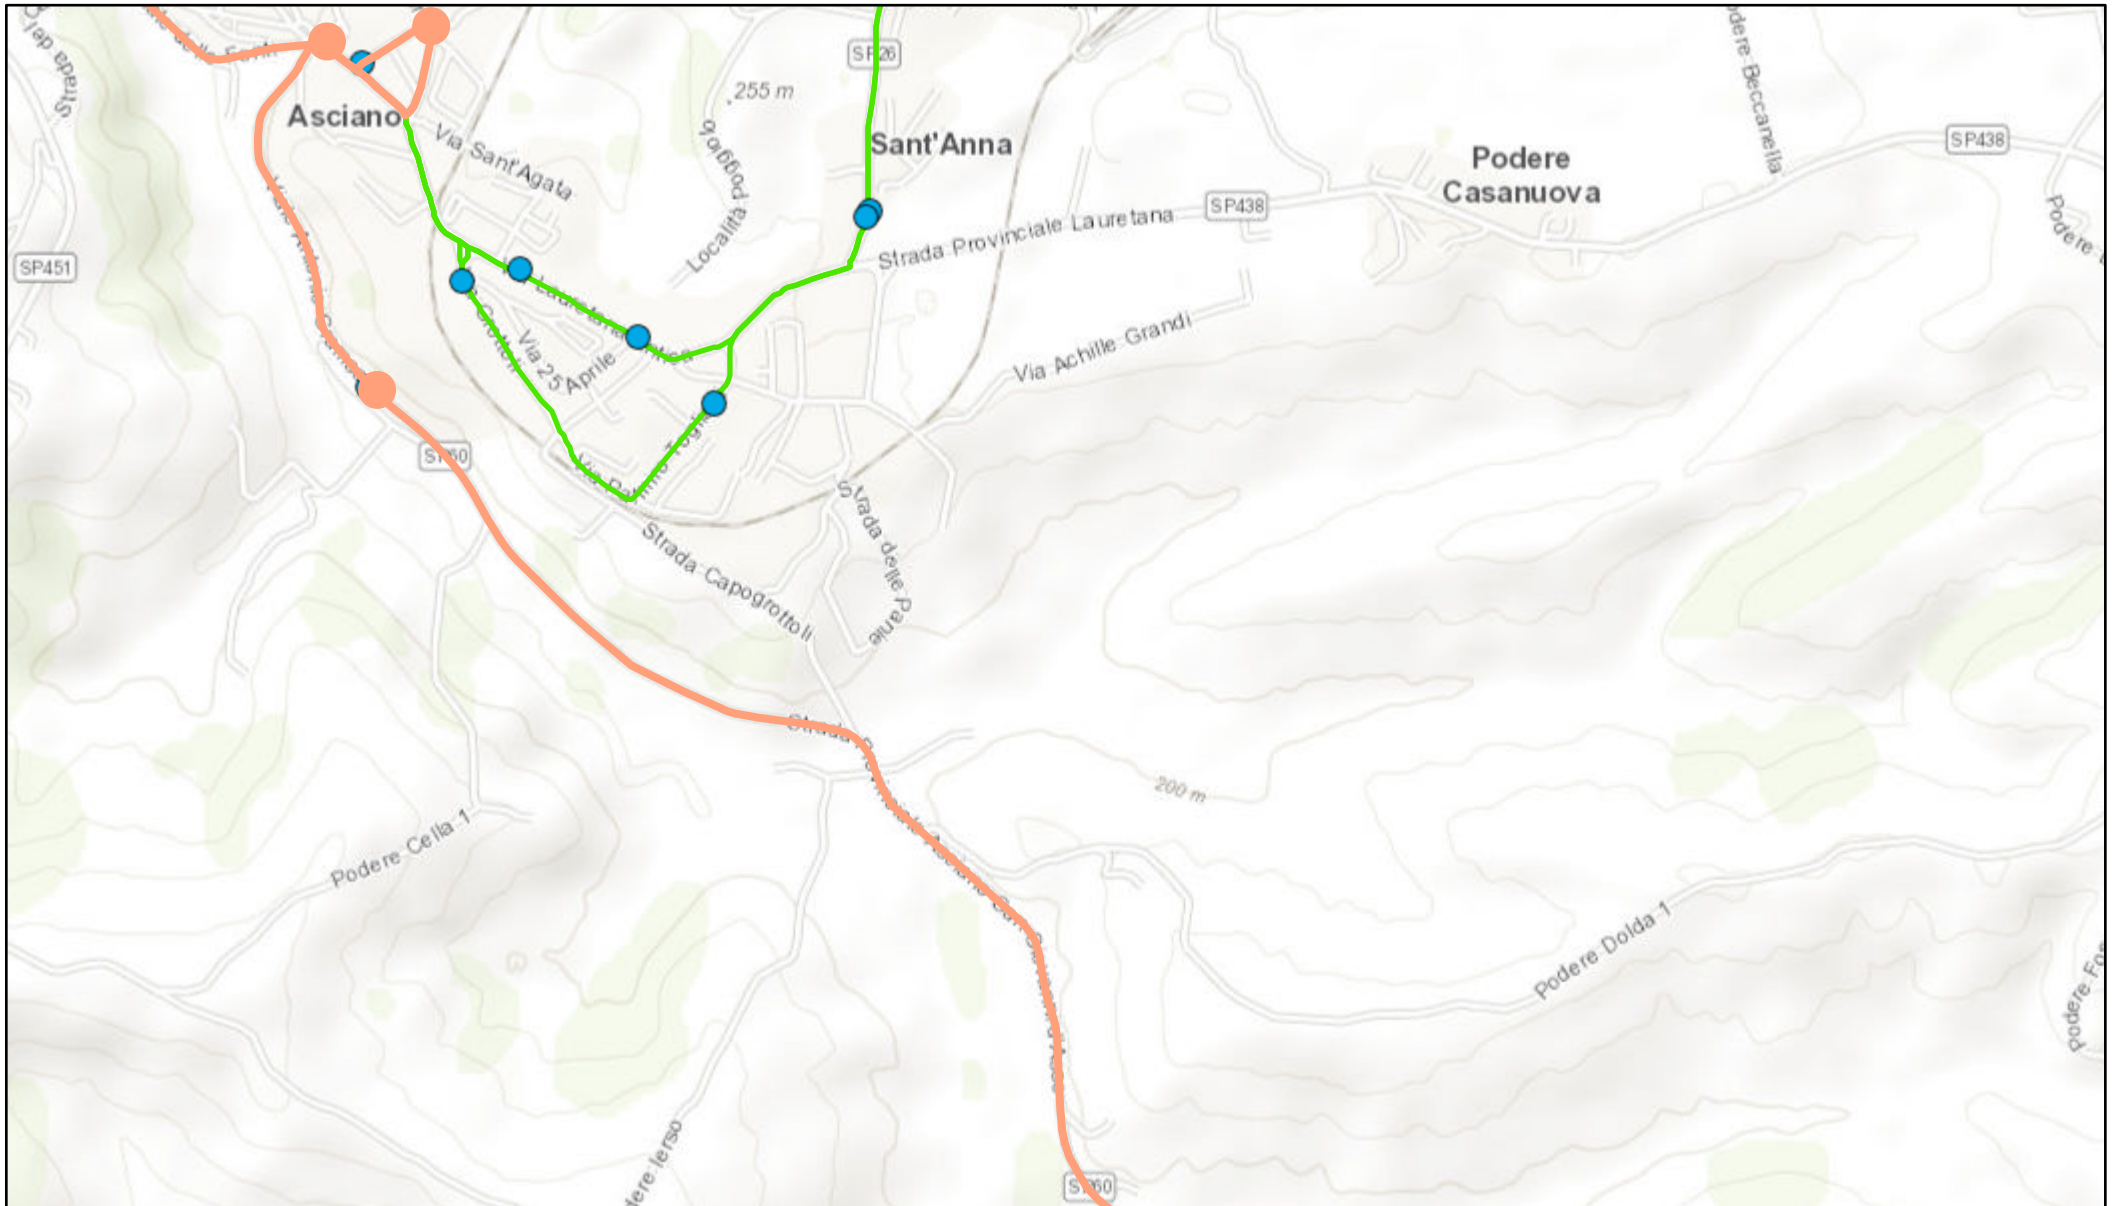

Web Map

giovedì 12 settembre 2019 12:36:52

-  Fermate
-  Tratte

Sources: Esri, HERE, Garmin, Intermap, increment P Corp., GEBCO, USGS, FAO, NPS, NRCAN, GeoBase, IGN, Kadaster NL, Ordnance Survey, Esri Japan, METI, Esri China (Hong Kong), (c) OpenStreetMap contributors, and the GIS User Community